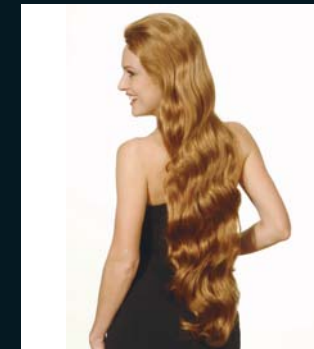

Hr95h

Colours Available
1B, 2, 3, 4, 6, 8, 10, 12, 13, 16, 17, 18, 22, 24, 27, 29, FL, 33, 103, 107, SB, 18/22, 140, Rich Tan, 47, 52, 56, 60, Yellow

Indian Lace (100% Human Hair)

Colours Available
1B, 1, 2, 3, 4, 6, 8, 10, 12, 13, 14/24, 16, 22, 24, 27, SB, 33, 120, 18/22, SB/27